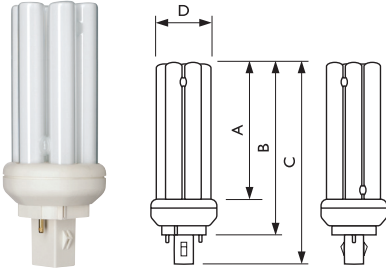

MASTER PL-T 2-PIN

PL-T lamps are compact, single ended fluorescent lamps. All require external control gear which normally comes complete with the luminaire.

Product ID	A max.	B max.	C max.	D max.
18W	71.8	96	119.2	41.0
26W	86.7	111.0	134.2	41.0

Dimensions in mm

PL-T 2-PIN

Shortcode	Wattage (W)	Cap Base	Luminous Flux Lamp (lm)	Average Lifetime (hrs)	Colour Temp (K)	Min Order Quantity	Carton Qty
PLT18W8302P	18	Gx24d-2	1200	10000	3000	50	50
PLT26W8302P	26	Gx24d-3	1800	10000	3000	50	50
PLT26W8402P	26	Gx24d-3	1800	10000	4000	1	50